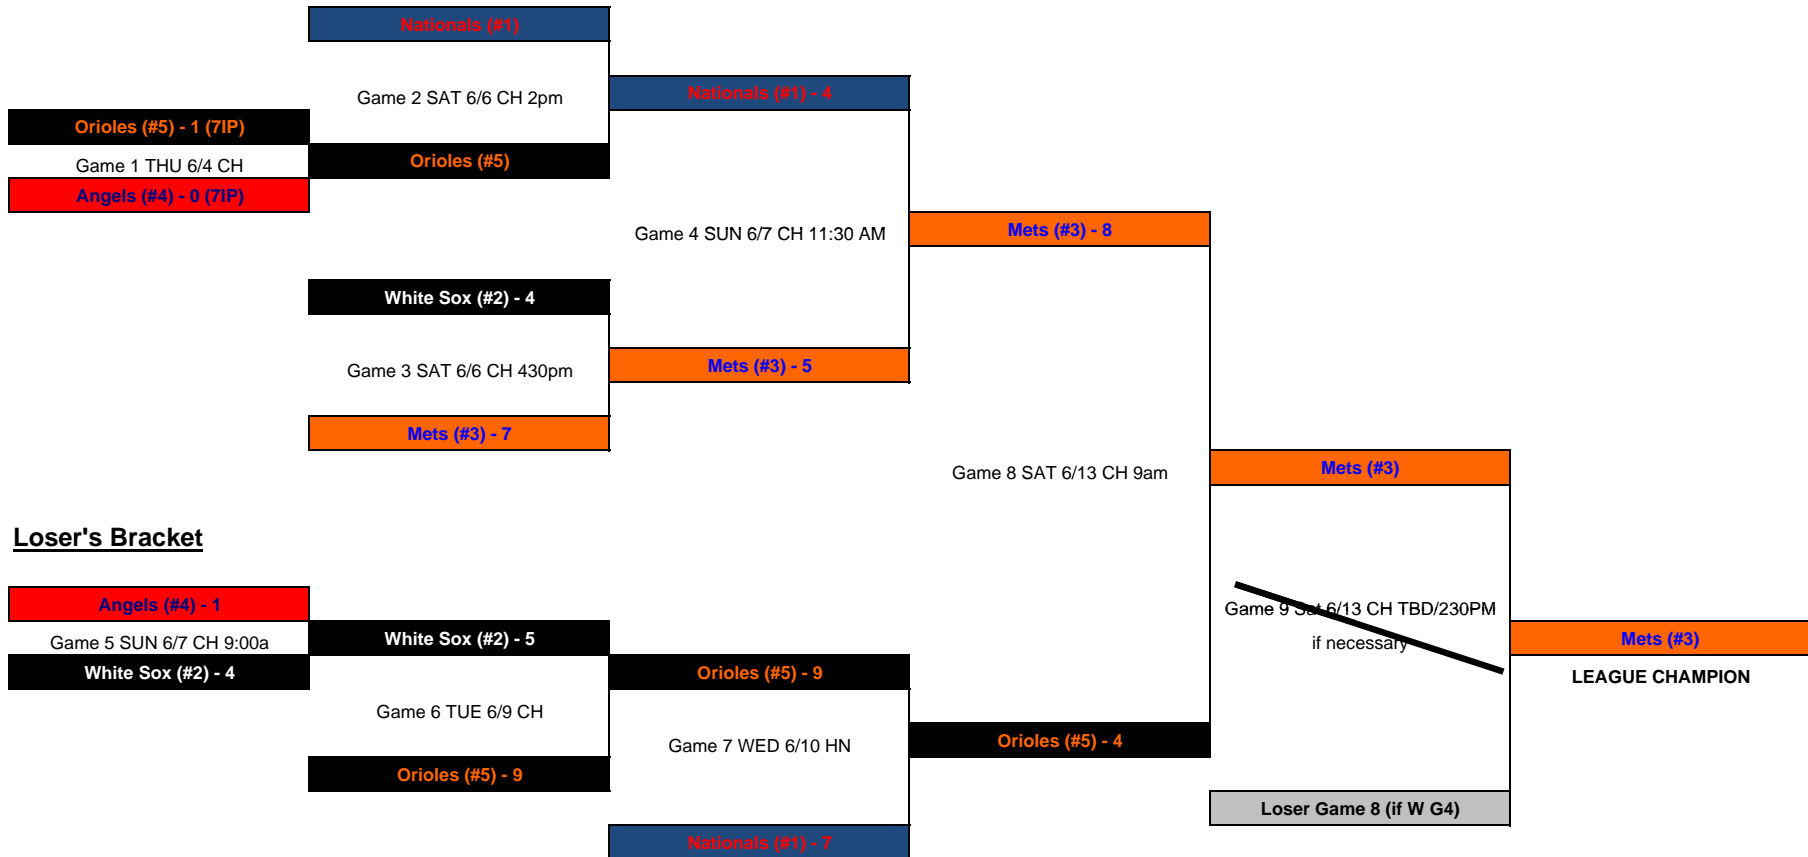

**South Oakland Little League -- Majors Division
2009 - Double Elimination End of Season League Championship Tournament**

All weekday games at 530pm unless noted (weekend games are at time noted)

Winners Bracket

Loser's Bracket