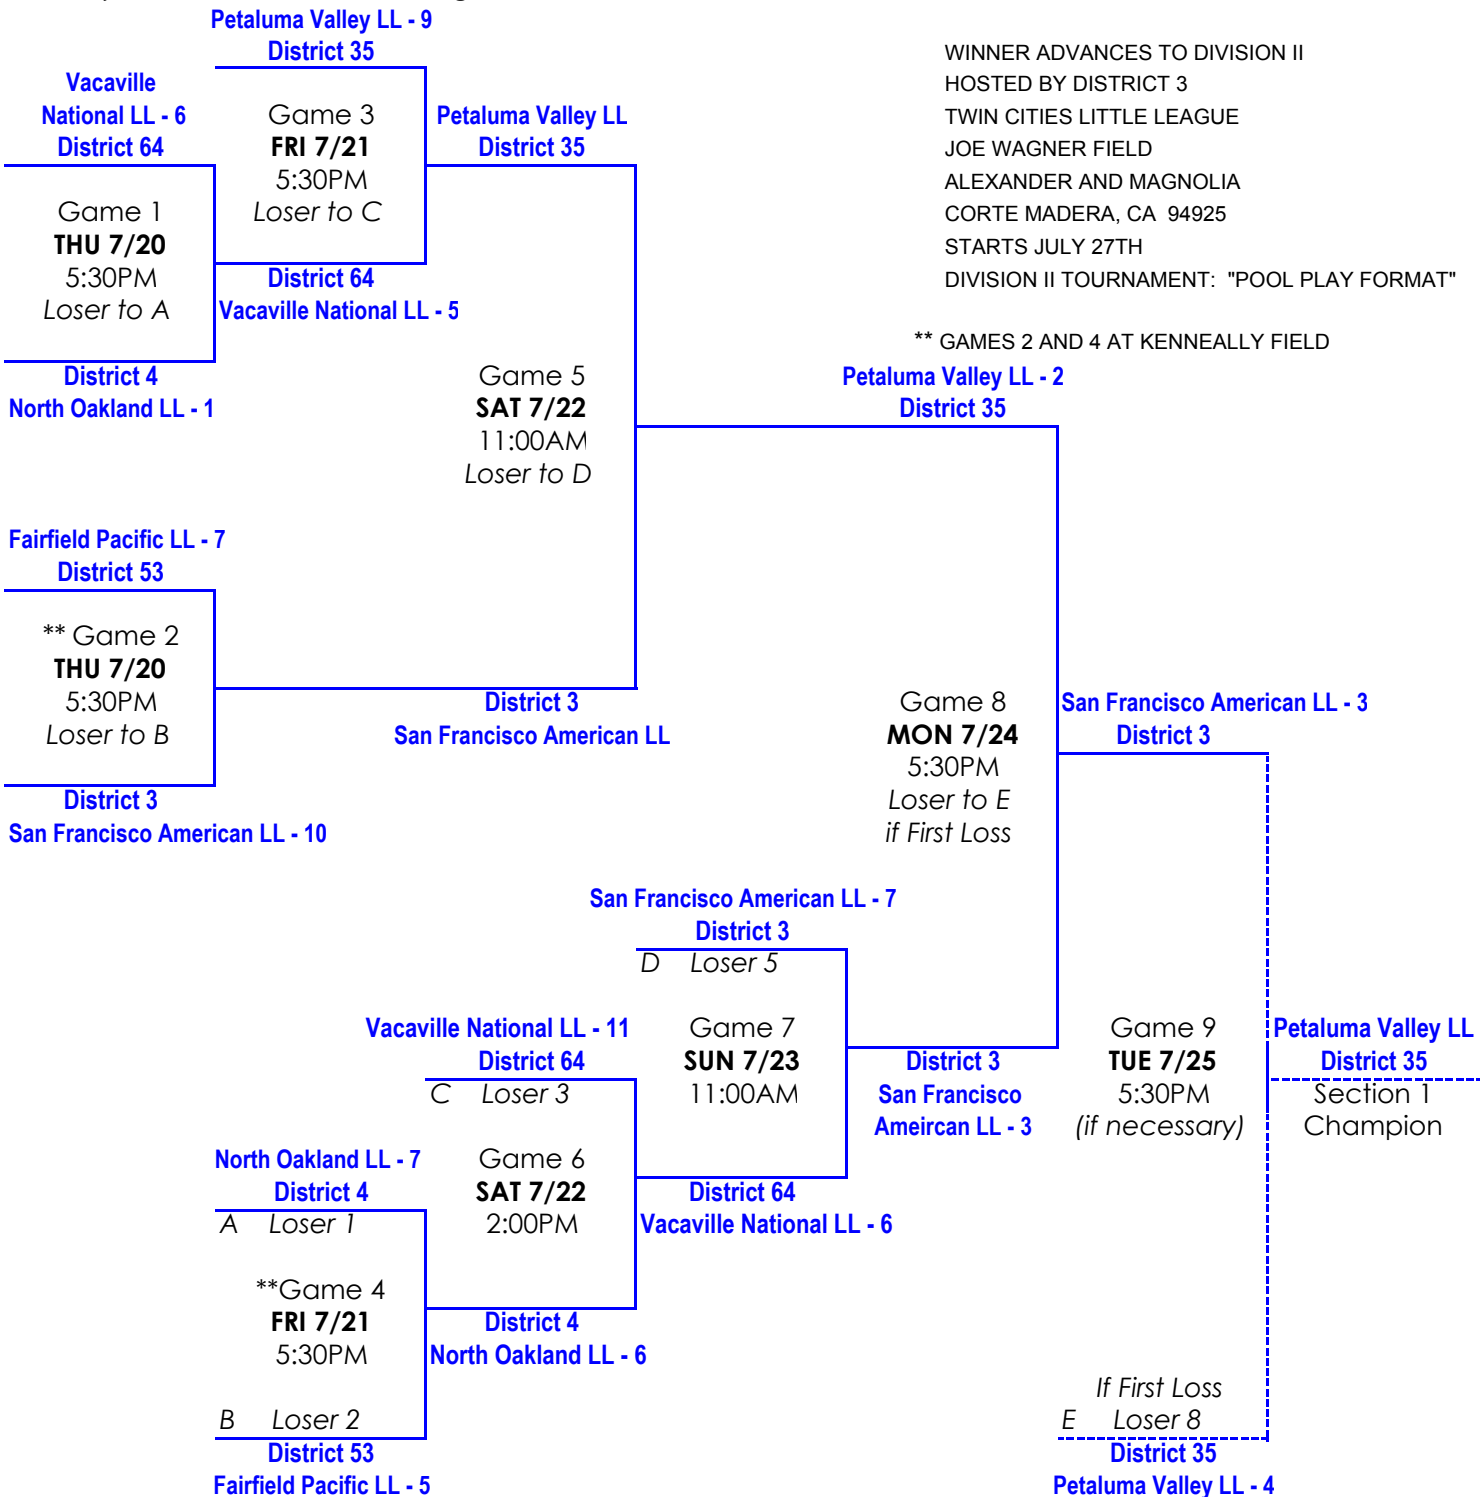

DISTRICT 35 CALIFORNIA
 2006 LITTLE LEAGUE (MAJORS) BASEBALL
 SECTION 1 TOURNAMENT
 MARCH 1, 2006

Hosted by District 35

Breakaway Bases: Yes

Hosted by Petaluma American Little League

NOTE: Teams, Game Times and Fields are subject to change at any time. Check back frequently.